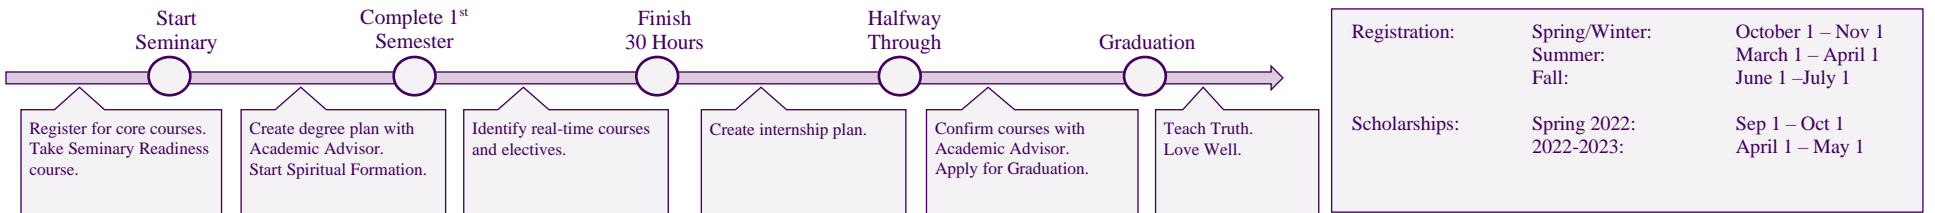

Fall		👤	📖	Spring		👤	📖	Summer		👤	📖
Year 1	SF5100-1	Spiritual Formation			SF5100-2	Spiritual Formation			BE5103	OT History II & Poetry		2
	BE5101	Bible Study Methods	3		BE5102	OT History I	3		ST5102	Trinitarianism	3	
	ST5101	Theological Method	3		ST5610	God and Evil	3					
	ST5605	Found. of Apologetics	3		PM5101	Christian Life & Witness	3					
	Total		9		Total		9		Total		5	
Year 2	SF5100-3	Spiritual Formation			SF5100-4	Spiritual Formation			BE5105	The Gospels		2
	ST5103	Humanity & Sin	3		ST5104	Soteriology	3		BE5109	Selected OT & NT Books		3
	BE5104	OT Prophets	3		NT5645	NT Reliability and Resurrection	3					
	OT5640	OT Reliability and Historicity	3			Elective	3					
	Total		9		Total		9		Total		5	
Year 3	BE5106	Acts & Pauline Epistles	3		ST5650	Capstone Seminar in Christian Apologetics	3		BE5107	Gen. Epistles & Revelation	3	
	ST5105	Sanctification & Ecclesiology	3		ST5106	Eschatology	3					
	ST5606	Approaches to Apologetics and Evangelism	3			Elective	3					
	INT5170	Internship	2			Internship ends						
	Total		11		Total		9		Total		3