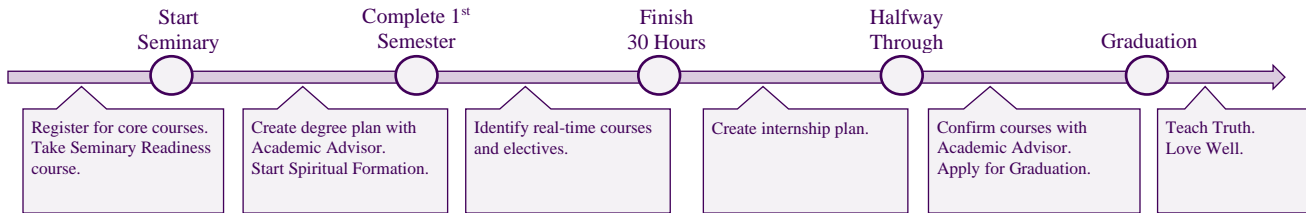

Year	Fall		👤	📅	Spring		👤	📅	Summer		👤	📅
	Course	Hours			Course	Hours			Course	Hours		
Year 1	SF5100-1	Spiritual Formation			SF5100-2	Spiritual Formation			BE5103	OT History II & Poetry	2	
	BE5101	Bible Study Methods	3		BE5102	OT History I		3				
	ST5101	Theological Method	3		PM5101	Christian Life & Witness	3					
		Total		6		Total		6		Total		2
Year 2	SF5100-3	Spiritual Formation			SF5100-4	Spiritual Formation			BE5109	Selected OT and NT books		3
	ST5103	Humanity & Sin		3	ST5102	Trinitarianism		3	BE5105	The Gospels	2	
	ST5605	Found. of Apologetics	3		ST5610	God and Evil	3					
	BE5104	OT Prophets	3									
		Total		9		Total		6		Total		5
Year 3	OT5640	OT Reliability & Historicity	3		BE5106	Acts & Pauline Epistles		3	ST5104	Soteriology		3
	ST5606	Approaches to Apologetics and Evangelism	3		NT5640	NT Reliability and Resurrection	3					
						Elective	3					
		Total		6		Total		9		Total		3
Year 4	ST5105	Sanctification & Ecclesiology	3		ST5106	Eschatology		3				
	INT5170	Internship		2	ST5650	Capstone Seminar in Christian Apologetics	3					
		Elective	3		BE5107	Gen. Epistles & Revelation		3				
		Total		8		Total		9		Total		

Registration:	Spring/Winter: Summer: Fall:	October 1 – Nov 1 March 1 – April 1 June 1 – July 1
Scholarships:	Spring 2022: 2022-2023:	Sep 1 – Oct 1 April 1 – May 1