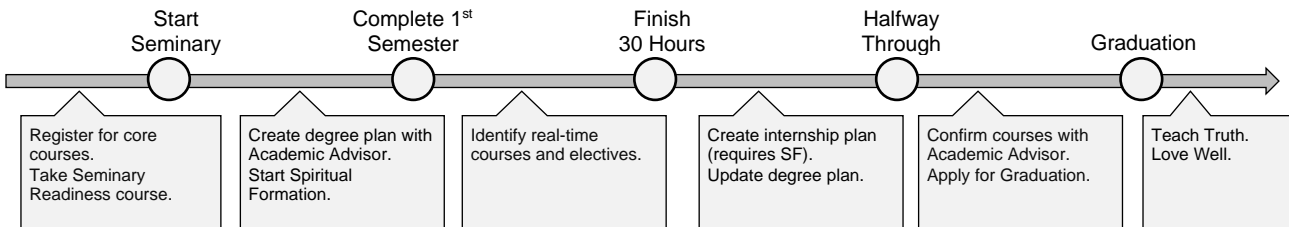

DALLAS THEOLOGICAL SEMINARY

Degree Plan: _____
Catalog Year: _____ Real-Time Courses: _____ Total Hours: _____

Year —	Fall		Spring		Summer	
	Person	Computer	Person	Computer	Person	Computer
Year —						
	Total		Total		Total	
Year —						
	Total		Total		Total	
Year —						
	Total		Total		Total	
Year —						
	Total		Total		Total	

Registration:	Spring/Winter: Summer: Fall:	October 1 – Nov 1 March 1 – April 1 June 1 – July 1
Scholarships:	Spring 2022: 2022-2023:	Sep 1 – Oct 1 April 1 – May 1