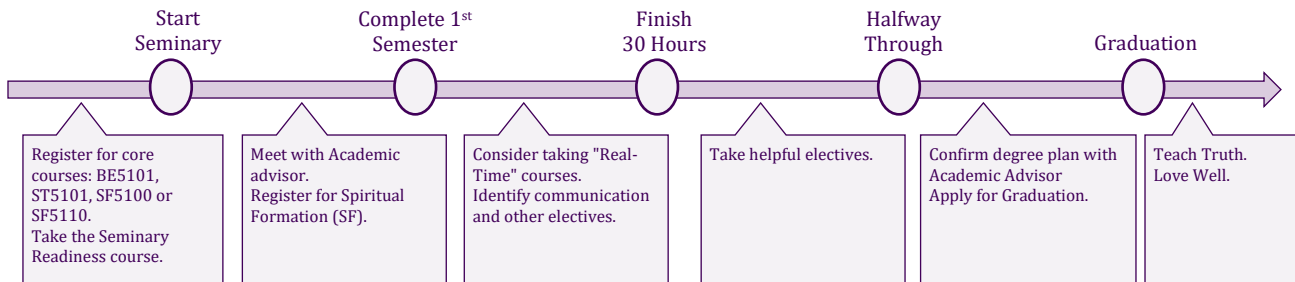

Fall		👤	📖	Spring		👤	📖	Summer		👤	📖	
	Year 1	BE5101	Bible Study Methods		3	ST5101	Theological Method		3	BE5102	OT History I		3
PM5101		Christian Life & Witness		3	NT5110	New Testament Intro		2	ST5102	Trinitarianism		3	
		Total		6		Total		5		Total		6	
Year 2		Open Elective		3	ST5103	Humanity & Sin		3	BE5105	The Gospels		2	
	BE5103	OT History II & Poetry		2	BE5104	OT Prophets		3		Communication Course		3	
	SF5110-1	Spiritual Formation			SF5110-2	Spiritual Formation							
		Total		5		Total		6		Total		5	
Year 3	HT5200	History of Doctrine		3	ST5104	Soteriology		3		Open Elective		3	
		Open Elective		3	BE5106	Acts & Pauline Epistles		3	BE5109	Selected OT and NT books		3	
		Total		6		Total		6		Total		6	
Year 4	ST5105	Sanctification & Ecclesiology		3	ST5106	Eschatology		3					
		Min. Comm. Elective		3	BE5107	Gen. Epistles & Revelation		3					
		Total		6		Total		6		Total			

Registration:	Spring/Winter: Summer: Fall:	October 1 - Nov 1 March 1 - April 1 June 1 - July 1
Scholarships:	Spring 2022: 2022-2023:	Sep 1 - Oct 1 April 1 - May 1