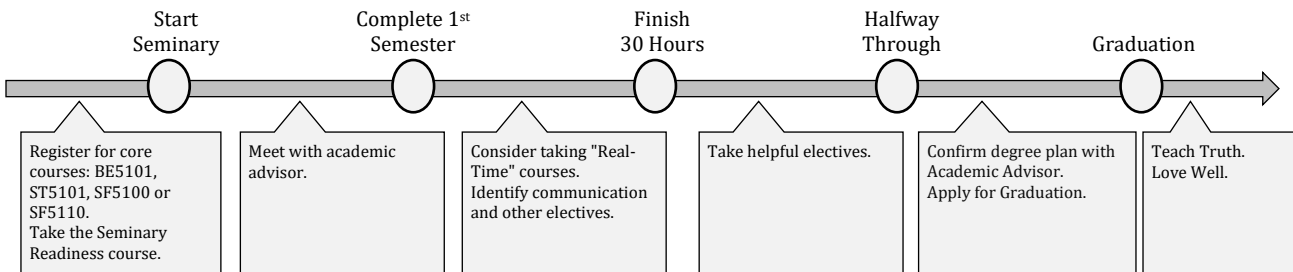

Registration:	Spring/Winter: Summer: Fall:	October 1 – Nov 1 March 1 – April 1 June 1 – July 1
Scholarships:	Spring 2022: 2022-2023:	Sep 1 – Oct 1 April 1 – May 1

	Fall		👤	📖	Spring		👤	📖	Summer		👤	📖
	Year 1	BE5101	Bible Study Methods		3	ST5101	Theological Method		3	BE5102	OT History I	
PM5101		Christian Life & Witness		3	NT5110	New Testament Intro		2	ST5102	Trinitarianism		3
		Total		6		Total		5		Total		6
Year 2		Open Elective		3	ST5103	Humanity & Sin		3	BE5105	The Gospels		2
	BE5103	OT History II & Poetry		2	BE5104	OT Prophets		3		Communication Course		3
	SF5110-1	Spiritual Formation			SF5110-2	Spiritual Formation						
		Total		5		Total		6		Total		5
Year 3	HT5200	History of Doctrine		3	ST5104	Soteriology		3		Open Elective		3
		Open Elective		3	BE5106	Acts & Pauline Epistles		3	BE5109	Selected OT and NT books		3
		Total		6		Total		6		Total		6
Year 4	ST5105	Sanctification & Ecclesiology		3	ST5106	Eschatology		3				
		Min. Comm. Elective		3	BE5107	Gen. Epistles & Revelation		3				
		Total		6		Total		6		Total		

Registration:	Spring/Winter: Summer: Fall:	October 1 - Nov 1 March 1 - April 1 June 1 - July 1
Scholarships:	Spring 2022: 2022-2023:	Sep 1 - Oct 1 April 1 - May 1

Year —	Fall		Spring		Summer	
	Person	Computer	Person	Computer	Person	Computer
Year —						
	Total		Total		Total	
Year —						
	Total		Total		Total	
Year —						
	Total		Total		Total	
Year —						
	Total		Total		Total	