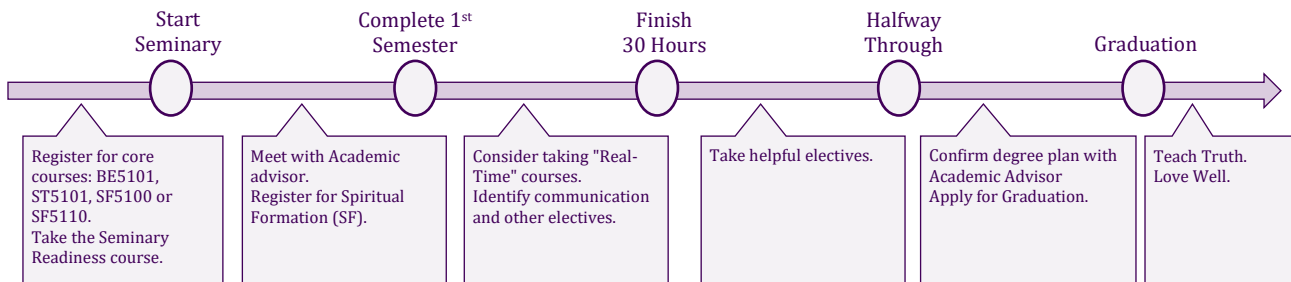

Electives	15
Communication Course	3
Open Elective	9
Ministry Communication Elective*	3

*Ministry Communication (Min. Comm.) electives are those taken in: PM, MIM, EML, BC, or MW departments.

Approved Communication Course electives are:

Registration:	Spring/Winter:	October 1 – Nov 1
	Summer:	March 1 – April 1
	Fall:	June 1 – July 1
Scholarships:	Spring 2022:	Sep 1 – Oct 1
	2022-2023:	April 1 – May 1

	Fall		👤	📖	Spring		👤	📖	Summer		👤	📖
	Course	Credits			Course	Credits			Course	Credits		
Year 1	BE5101	Bible Study Methods		3	ST5101	Theological Method		3	ST5102	Trinitarianism		3
	PM5101	Christian Life & Witness		3	BE5102	OT History I		3	BE5109	Selected OT and NT books		3
		Total		6		Total		6		Total		6
Year 2	ST5103	Humanity & Sin		3	ST5104	Soteriology		3		Communication Course		3
	BE5103	OT History II & Poetry		2	BE5104	OT Prophets		3	HT5200	History of Doctrine		3
		Open Elective		3	BE5105	The Gospels		2				
	SF5110-1	Spiritual Formation			SF5110-2	Spiritual Formation						
		Total		8		Total		8		Total		6
Year 3	BE5106	Acts & Pauline Epistles		3	ST5106	Eschatology		3		Open Elective		3
	ST5105	Sanctification & Ecclesiology		3	BE5107	Gen. Epistles & Revelation		3	NT5110	NT Introduction		2
		Min. Comm. Elective		3		Open Elective		3				
		Total		9		Total		9		Total		5
Year 4												
		Total				Total				Total		