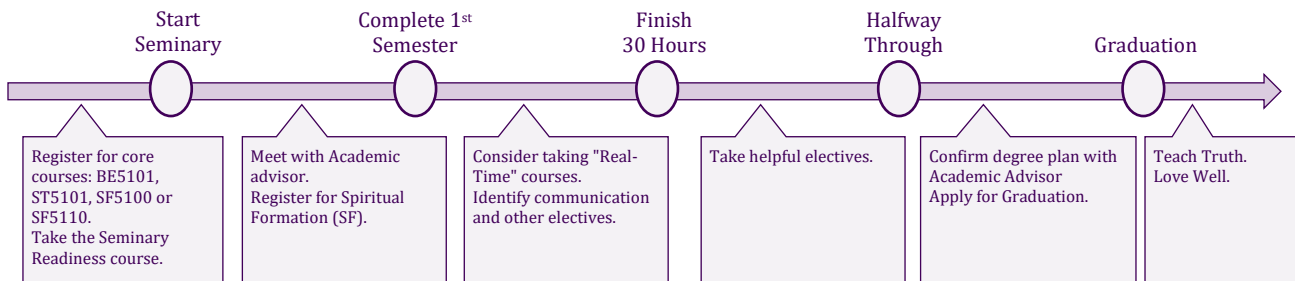

Registration:	Spring/Winter:	October 1 – Nov 1
	Summer:	March 1 – April 1
	Fall:	June 1 – July 1
Scholarships:	Spring 2022:	Sep 1 – Oct 1
	2022-2023:	April 1 – May 1

	Fall		👤	📖	Spring		👤	📖	Summer		👤	📖
	Course	Credits			Course	Credits			Course	Credits		
Year 1	BE5101	Bible Study Methods		3	ST5101	Theological Method		3	ST5102	Trinitarianism		3
	PM5101	Christian Life & Witness		3	BE5102	OT History I		3	BE5109	Selected OT and NT books		3
		Total		6		Total		6		Total		6
Year 2	ST5103	Humanity & Sin		3	ST5104	Soteriology		3		Communication Course		3
	BE5103	OT History II & Poetry		2	BE5104	OT Prophets		3	HT5200	History of Doctrine		3
		Open Elective		3	BE5105	The Gospels		2				
	SF5110-1	Spiritual Formation			SF5110-2	Spiritual Formation						
		Total		8		Total		8		Total		6
Year 3	BE5106	Acts & Pauline Epistles		3	ST5106	Eschatology		3		Open Elective		3
	ST5105	Sanctification & Ecclesiology		3	BE5107	Gen. Epistles & Revelation		3	NT5110	NT Introduction		2
		Min. Comm. Elective		3		Open Elective		3				
		Total		9		Total		9		Total		5
Year 4												
		Total				Total				Total		