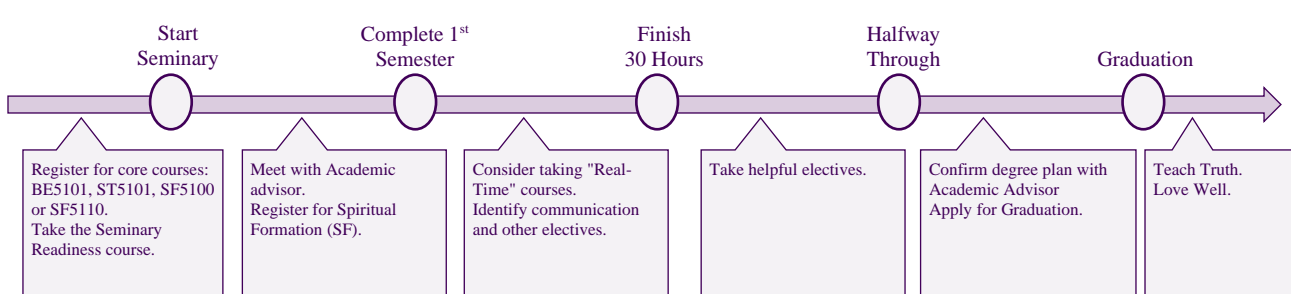

Registration:	Spring/Winter:	October 1 – Nov 1
	Summer:	March 1 – April 1
	Fall:	June 1 – July 1
Scholarships:	Spring 2022:	Sep 1 – Oct 1
	2022-2023:	April 1 – May 1

Year	Fall		👤	📖	Spring		👤	📖	Summer		👤	📖
	Course	Credits			Course	Credits			Course	Credits		
Year 1	BE5101	Bible Study Methods		3	ST5101	Theological Method		3	ST5102	Trinitarianism		3
	PM5101	Christian Life & Witness		3	BE5102	OT History I		3	BE5109	Selected OT and NT books		3
		Total		6	Total		6	Total		6		
Year 2	ST5103	Humanity & Sin		3	ST5104	Soteriology		3		Communication Course		3
	BE5103	OT History II & Poetry		2	BE5104	OT Prophets		3	HT5200	History of Doctrine		3
		Open Elective		3	BE5105	The Gospels		2				
	SF5110-1	Spiritual Formation			SF5110-2	Spiritual Formation						
		Total		8	Total		8	Total		6		
Year 3	BE5106	Acts & Pauline Epistles		3	ST5106	Eschatology		3		Open Elective		3
	ST5105	Sanctification & Ecclesiology		3	BE5107	Gen. Epistles & Revelation		3	NT5110	NT Introduction		2
		Min. Comm. Elective		3		Open Elective		3				
		Total		9	Total		9	Total		5		
Year 4												
		Total			Total			Total				

	Fall		👤	📖	Spring		👤	📖	Summer		👤	📖
	Year 1	BE5101	Bible Study Methods		3	ST5101	Theological Method		3	BE5102	OT History I	
PM5101		Christian Life & Witness		3	NT5110	New Testament Intro		2	ST5102	Trinitarianism		3
		Total		6		Total		5		Total		6
Year 2		Open Elective		3	ST5103	Humanity & Sin		3	BE5105	The Gospels		2
	BE5103	OT History II & Poetry		2	BE5104	OT Prophets		3		Communication Course		3
	SF5110-1	Spiritual Formation			SF5110-2	Spiritual Formation						
		Total		5		Total		6		Total		5
Year 3	HT5200	History of Doctrine		3	ST5104	Soteriology		3		Open Elective		3
		Open Elective		3	BE5106	Acts & Pauline Epistles		3	BE5109	Selected OT and NT books		3
		Total		6		Total		6		Total		6
Year 4	ST5105	Sanctification & Ecclesiology		3	ST5106	Eschatology		3				
		Min. Comm. Elective		3	BE5107	Gen. Epistles & Revelation		3				
		Total		6		Total		6		Total		