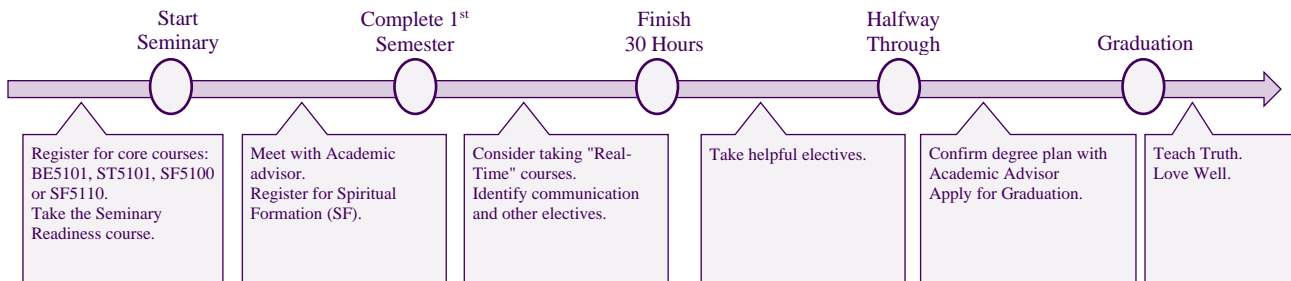

<b>Spiritual Formation</b>	3
<b>SF51**</b> Spiritual Formation	
<b>PM5101</b> Christian Life and Witness	3

<b>Systematic Theology</b>	21
<b>ST5101</b> Theological Method and Bibliology	3
<b>ST5102</b> Trinitarianism	3
<b>ST5103</b> Angelology, Anthropology, and Hamartiology	3
<b>ST5104</b> Soteriology	3
<b>ST5105</b> Sanctification and Ecclesiology	3
<b>ST5106</b> Eschatology	3
<b>HT5200</b> History of Doctrine	3

<b>Electives</b>	15
Communication Course	3
Open Elective	9
Ministry Communication Elective*	3

\*Ministry Communication (Min. Comm.) electives are those taken in: PM, MIM, EML, BC, or MW departments.

Approved Communication Course electives are:

	Fall		👤	📖	Spring		👤	📖	Summer		👤	📖
Year 1	BE5101	Bible Study Methods	3		BE5103	OT History II & Poetry	2		ST5103	Humanity & Sin	3	
	ST5101	Theological Method	3		BE5104	OT Prophets	3		BE5105	The Gospels	2	
	PM5101	Christian Life & Witness	3			Open Elective	3			Open Elective	3	
	BE5102	OT History I	3		ST5102	Trinitarianism	3					
	SF5100-1	Spiritual Formation			NT5110	New Testament Intro	2					
					SF5100-2	Spiritual Formation						
		<b>Total</b>		<b>12</b>		<b>Total</b>		<b>13</b>		<b>Total</b>		<b>8</b>
Year 2	ST5104	Soteriology	3		BE5107	Gen. Epistles & Revelation	3		BE5109	Selected OT and NT books	3	
	BE5106	Acts & Pauline Epistles	3		HT5200	History of Doctrine	3		ST5106	Eschatology	3	
		Open Elective	3		ST5105	Sanctification & Ecclesiology	3					
		Communication Course	3			Min. Comm. Elective	3					
		<b>Total</b>		<b>12</b>		<b>Total</b>		<b>12</b>		<b>Total</b>		<b>6</b>
Year 3												
		<b>Total</b>				<b>Total</b>				<b>Total</b>		