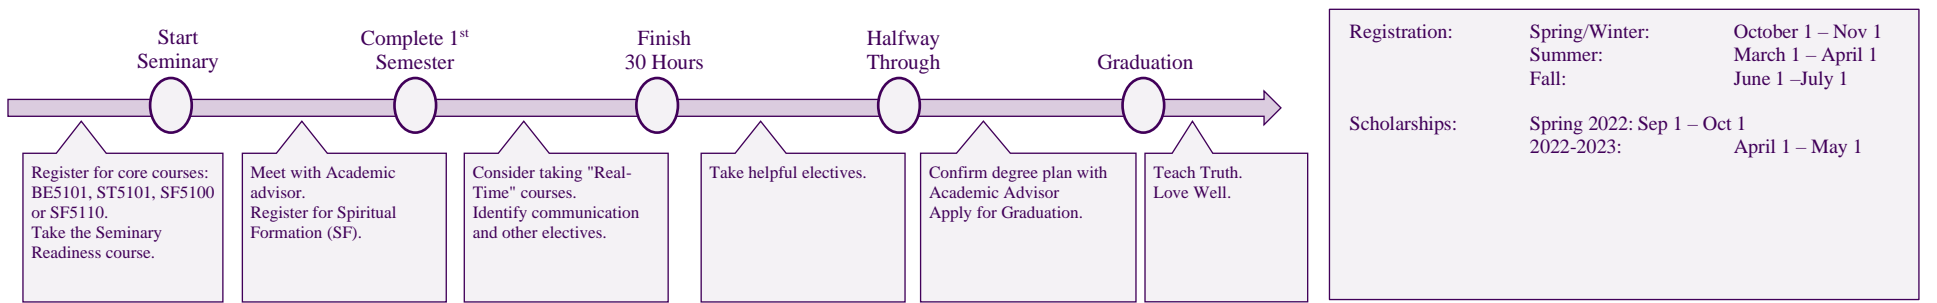

Registration:	Spring/Winter:	October 1 – Nov 1
	Summer:	March 1 – April 1
	Fall:	June 1 – July 1
Scholarships:	Spring 2022:	Sep 1 – Oct 1
	2022-2023:	April 1 – May 1

Year	Fall		👤	📖	Spring		👤	📖	Summer		👤	📖
	Course	Credits			Course	Credits			Course	Credits		
Year 1	BE5101	Bible Study Methods		3	ST5101	Theological Method		3	ST5102	Trinitarianism		3
	PM5101	Christian Life & Witness		3	BE5102	OT History I		3	BE5109	Selected OT and NT books		3
		Total		6	Total		6	Total		6		
Year 2	ST5103	Humanity & Sin		3	ST5104	Soteriology		3		Communication Course		3
	BE5103	OT History II & Poetry		2	BE5104	OT Prophets		3	HT5200	History of Doctrine		3
		Open Elective		3	BE5105	The Gospels		2				
	SF5110-1	Spiritual Formation			SF5110-2	Spiritual Formation						
		Total		8	Total		8	Total		6		
Year 3	BE5106	Acts & Pauline Epistles		3	ST5106	Eschatology		3		Open Elective		3
	ST5105	Sanctification & Ecclesiology		3	BE5107	Gen. Epistles & Revelation		3	NT5110	NT Introduction		2
		Min. Comm. Elective		3		Open Elective		3				
		Total		9	Total		9	Total		5		
Year 4												
		Total			Total			Total				