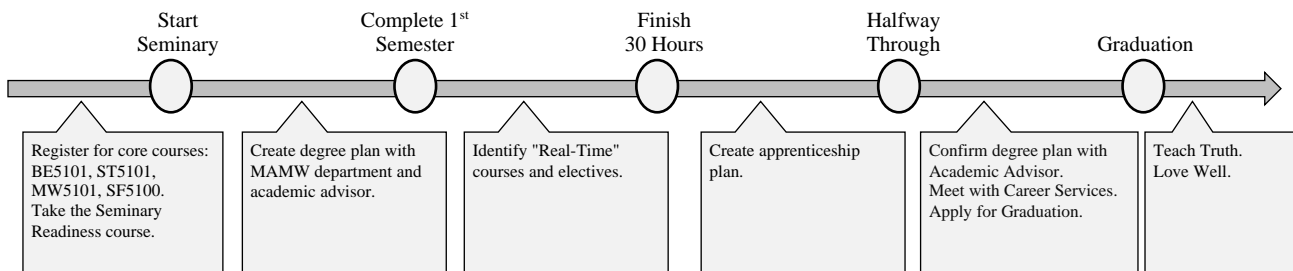

Registration:	Spring/Winter:	October 1 – Nov 1
	Summer:	March 1 – April 1
	Fall:	June 1 – July 1
Scholarships:	Spring 2022:	Sep 1 – Oct 1
	2022-2023:	April 1 – May 1

	Fall			Spring			Summer				
			👤	📅			👤	📅			
Year 1	BE5101	Bible Study Methods	3		BE5102	OT History I	3		BE5103	OT History II & Poetry	2
	MW5101	Art of Media & Worship	3		ST5102	Trinitarianism		3	PM5101	Christian Life & Witness	3
	ST5101	Theological Method	3		MW5103	A Christian View of Art	3				
	SF5100-1	Spiritual Formation			SF5100-2	Spiritual Formation					
		Total		9		Total		9		Total	
Year 2	ST5103	Humanity & Sin	3		ST5104	Soteriology	3		BE5105	The Gospels	2
	BE5104	OT Prophets	3			MW Elective	3		BE5109	Selected OT and NT books	3
		MW Elective	3			MW Elective	3				
		Total		9		Total		9		Total	
Year 3	BE5106	Acts & Pauline Epistles	3		BE5107	Gen. Epistles & Revelation	3				
	ST5105	Sanctification & Ecclesiology	3		ST5106	Eschatology	3				
	MW5102	Media Arts Apprenticeship	2			MW Elective	3				
		MW Elective	3								
		Total		11		Total		9		Total	

Year —	Fall		Spring		Summer	
Year —						
	Total		Total		Total	
Year —						
	Total		Total		Total	
Year —						
	Total		Total		Total	
Year —						
	Total		Total		Total	

Registration:	Spring/Winter: Summer: Fall:	October 1 – Nov 1 March 1 – April 1 June 1 – July 1
Scholarships:	Spring 2022 2022-2023:	September 1 – October 1 April 1 – May 1