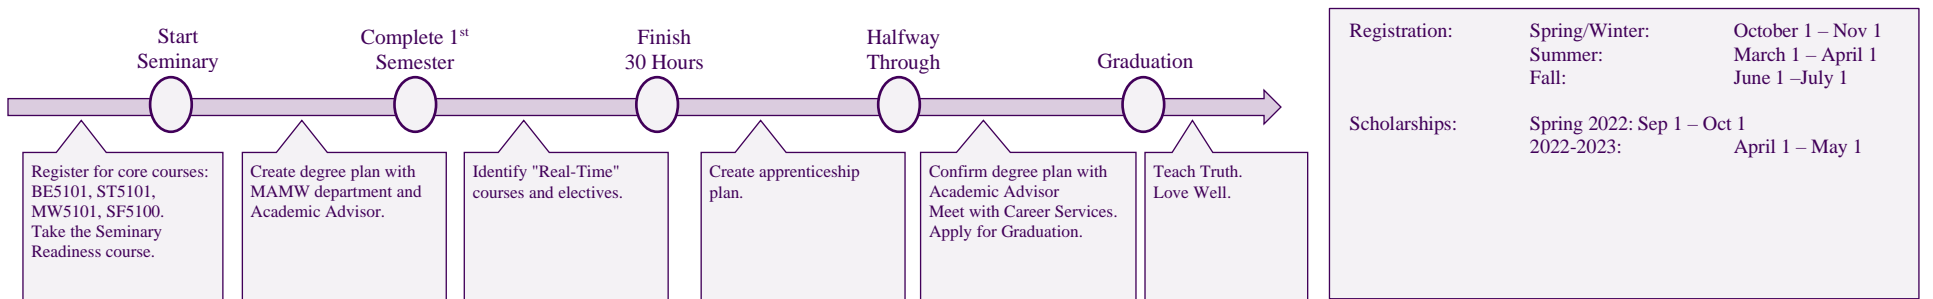

Apprenticeship	2
MW5102 Media Arts Apprenticeship	2

	Fall		👤	📖	Spring		👤	📖	Summer		👤	📖	
Year 1	BE5101	Bible Study Methods	3		BE5102	OT History I	3		PM5101	Christian Life & Witness	3		
	ST5101	Theological Method	3		BE5105	The Gospels	2		ST5104	Soteriology	3		
	MW5101	The Art of Media & Worship	3		MW5103	A Christian View of Art	3						
		MW Elective	3		ST5102	Trinitarianism	3						
	SF5100-1	Spiritual Formation				MW Elective	3						
					SF5100-2	Spiritual Formation							
	Total		12		Total		14		Total		6		
Year 2	BE5103	OT History II & Poetry	2		BE5106	Acts & Pauline Epistles	3			MW Elective	3		
	BE5104	OT Prophets	3		BE5107	Gen. Epistles & Revelation	3		BE5109	Selected OT and NT books	3		
		MW Elective	3		MW5102	Media Arts Apprenticeship	2						
	ST5103	Humanity & Sin	3		ST5106	Eschatology	3						
	ST5105	Sanctification & Ecclesiology	3			MW Elective	3						
	Total		14		Total		14		Total		6		
Year 3													
		Total				Total				Total			

Registration:	Spring/Winter:	October 1 – Nov 1
	Summer:	March 1 – April 1
	Fall:	June 1 – July 1
Scholarships:	Spring 2022:	Sep 1 – Oct 1
	2022-2023:	April 1 – May 1

	Fall			Spring			Summer				
			👤	📅			👤	📅			
Year 1	BE5101	Bible Study Methods	3		BE5102	OT History I	3		BE5103	OT History II & Poetry	2
	MW5101	Art of Media & Worship	3		ST5102	Trinitarianism		3	PM5101	Christian Life & Witness	3
	ST5101	Theological Method	3		MW5103	A Christian View of Art	3				
	SF5100-1	Spiritual Formation			SF5100-2	Spiritual Formation					
		Total		9		Total		9		Total	
Year 2	ST5103	Humanity & Sin	3		ST5104	Soteriology	3		BE5105	The Gospels	2
	BE5104	OT Prophets	3			MW Elective	3		BE5109	Selected OT and NT books	3
		MW Elective	3			MW Elective	3				
		Total		9		Total		9		Total	
Year 3	BE5106	Acts & Pauline Epistles	3		BE5107	Gen. Epistles & Revelation	3				
	ST5105	Sanctification & Ecclesiology	3		ST5106	Eschatology	3				
	MW5102	Media Arts Apprenticeship	2			MW Elective	3				
		MW Elective	3								
		Total		11		Total		9		Total	