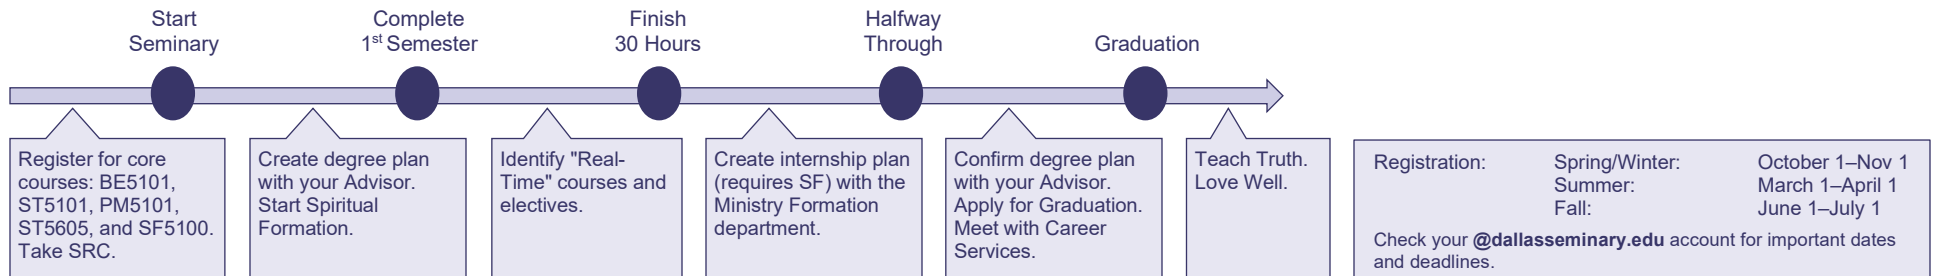

MAAE 2-Year Completion Plan (2025-2026)

	Fall		Hrs.	Spring		Hrs.	Summer		Hrs.
Year 1	BE5101	Bible Study Methods	3	BE5109	Selected OT & NT Books	3	BE5103	OT History II & Poetry	2
	BE5102	OT History I	3	ST5102	Trinitarianism	3	ST5104	Soteriology	3
	ST5101	Theological Method	3	ST5103	Humanity & Sin	3	ST5610	God and Evil	3
	ST5605	Foundations of Apologetics	3	NT5645	NT Reliability & Resurrection	3			
	PM5101	Christian Life & Witness	3		Approved MAAE Elective	3			
	SF5100-1	Spiritual Formation	0	SF5100-2	Spiritual Formation	0			
	Total		15	Total		15	Total		8
Year 2	BE5104	OT Prophets	3	BE5106	Acts & Pauline Epistles	3	BE5107	Gen. Epistles & Revelation	3
	BE5105	The Gospels	2	ST5606	Approaches to Apologetics	3	ST5106	Eschatology	3
	ST5105	Sanctification & Ecclesiology	3	ST5650	Cult. & Theol. Engagements	3	INT5110-2	Internship (Cont.)	0
	OT5640	OT Reliability & Historicity	3	INT5110	Internship	2			
		Approved MAAE Elective	3						
	Total		14	Total		11	Total		6

MAAE 3-Year Completion Plan (2025-2026)

	Fall		Hrs.	Spring		Hrs.	Summer		Hrs.
Year 1	BE5101	Bible Study Methods	3	BE5102	OT History I	3	BE5103	OT History II & Poetry	2
	ST5101	Theological Method	3	ST5102	Trinitarianism	3	ST5610	God and Evil	3
	ST5605	Foundations of Apologetics	3	PM5101	Christian Life & Witness	3			
	SF5100-1	Spiritual Formation	0	SF5100-2	Spiritual Formation	0			
	Total		9	Total		9	Total		5
Year 2	BE5104	OT Prophets	3	ST5104	Soteriology	3	BE5105	The Gospels	2
	ST5103	Humanity & Sin	3	NT5645	NT Reliability & Resurrection	3	BE5109	Selected OT & NT Books	3
	OT5640	OT Reliability & Historicity	3		Approved MAAE Elective	3			
	Total		9	Total		9	Total		5
Year 3	BE5106	Acts & Pauline Epistles	3	ST5106	Eschatology	3	BE5107	Gen. Epistles & Revelation	3
	ST5105	Sanctification & Ecclesiology	3	ST5606	Approaches to Apologetics	3			
		Approved MAAE Elective	3	ST5650	Cult. & Theol. Engagements	3			
	INT5110	Internship	2	INT5110-2	Internship (Cont.)	0			
	Total		11	Total		9	Total		3