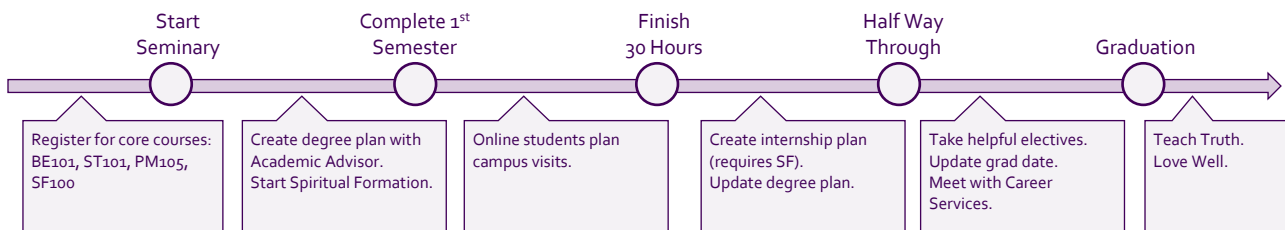

Registration: 1st week of October for Winter & Spring
 1st week of March for Summer & Fall

Scholarships: September 1-30 for Spring
 February 1-28 for Fall
 (Nov. 1 and May 1 for prospective students)

DALLAS THEOLOGICAL SEMINARY

Degree Plan Worksheet

Degree Plan: MACM 3-year Plan

Catalog Year: 2018-19 Face-to-Face: 22 Total Hours: 64

	Fall		👤	📄	Spring		👤	📄	Summer		👤	📄
Year 1	BE101	Bible Study Methods	3		BE102	OT History I	3		BE103	OT History II & Poetry		2
	WM101	Intro to World Missions	3		ST101	Theological Method	3		BE105	The Gospels		2
	SF100-1	Spiritual Formation			WM210	Intercultural Comm.	3		ST102	Trinitarianism		3
					SF100-2	Spiritual Formation						
		Total		6		Total		9		Total		
Year 2	PM105	Christian Life & Witness	3		ST104	Soteriology	3		ST103	Humanity & Sin		3
	BE104	OT Prophets	3		BE106	Acts & Pauline Epistles	3		BE109	Selected OT and NT books		3
	MW205	Cultural Dynamics of Min.	3		SF100-4	Spiritual Formation						
	SF100-3	Spiritual Formation				Elective	3					
		Total		9		Total		9		Total		
Year 3	BE107	Gen. Epistles & Revelation	3		MW215	Missionary Development	3					
	ST105	Sanctification & Ecclesiology	3		ST106	Eschatology	3					
	INT140	Internship	2			Elective	2					
		Elective	2									
		Total		10		Total		8		Total		