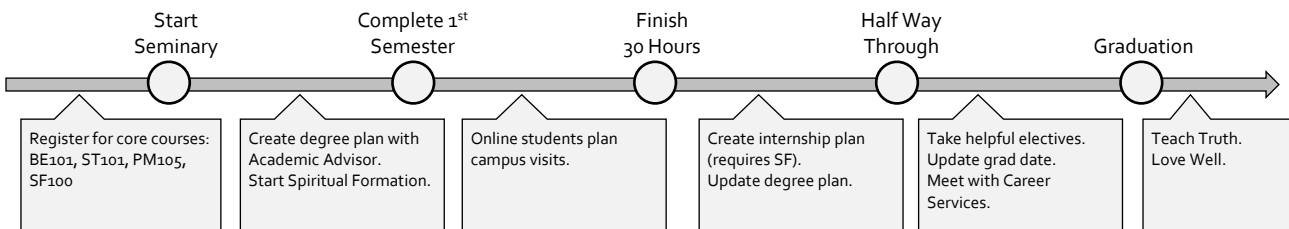

DALLAS THEOLOGICAL SEMINARY

Degree Plan Worksheet

Degree Plan: _____

Catalog Year: _____ Face-to-Face: _____ Total Hours: _____

Year —	Fall		Spring		Summer	
Year —						
		Total		Total		Total
Year —						
		Total		Total		Total
Year —						
		Total		Total		Total
Year —						
		Total		Total		Total

Registration: 1st week of October for Winter & Spring
1st week of March for Summer & Fall

Scholarships: September 1-30 for Spring
February 1-28 for Fall
(Nov. 1 and May 1 for prospective students)