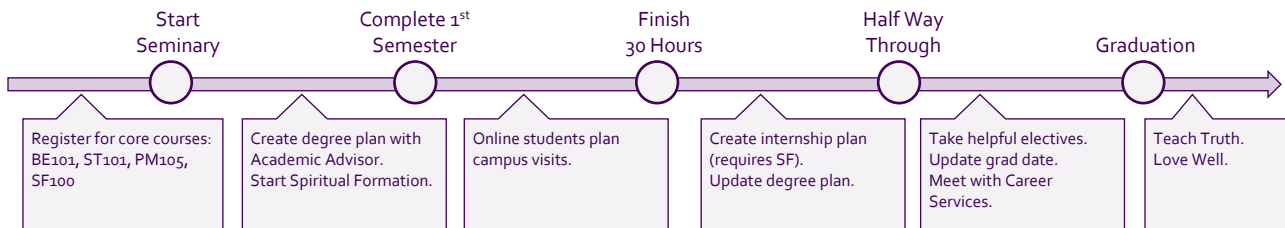

DALLAS THEOLOGICAL SEMINARY

Degree Plan Worksheet

Degree Plan: MACM 2-year Plan (Campus)

Catalog Year: 2018-19 Face-to-Face: 22 Total Hours: 64

	Fall			Spring			Summer		
			Ⓐ			Ⓐ			Ⓐ
Year 1	BE101	Bible Study Methods	3	BE102	OT History I	3			
	ST101	Theological Method	3	BE105	The Gospels	2			
	PM105	Christian Life & Witness	3	BE109	Selected OT and NT books	3			
	WM101	Intro to World Missions	3	ST102	Trinitarianism	3			
	WM205	Cultural Dynamics in Ministry	3	WM210	Intercultural Comm.	3			
	SF100-1	Spiritual Formation		SF100-2	Spiritual Formation				
					Elective	2			
	Total		15	Total		16	Total		
Year 2	BE103	OT History II & Poetry	2	BE106	Acts & Pauline Epistles	3			
	BE104	OT Prophets	3	BE107	Gen. Epistles & Revelation	3			
	ST103	Humanity & Sin	3	ST104	Soteriology	3			
	ST105	Sanctification & Ecclesiology	3	ST106	Eschatology	3			
	INT140	Internship	2	WM215	Missionary Development	3			
	SF100-3	Spiritual Formation		SF100-4	Spiritual Formation				
		Elective	3		Elective	2			
	Total		16	Total		17	Total		
Year 3									
		Total			Total			Total	

Registration: 1st week of October for Winter & Spring
 1st week of March for Summer & Fall

Scholarships: September 1-30 for Spring
 February 1-28 for Fall
 (Nov. 1 and May 1 for prospective students)

DALLAS THEOLOGICAL SEMINARY