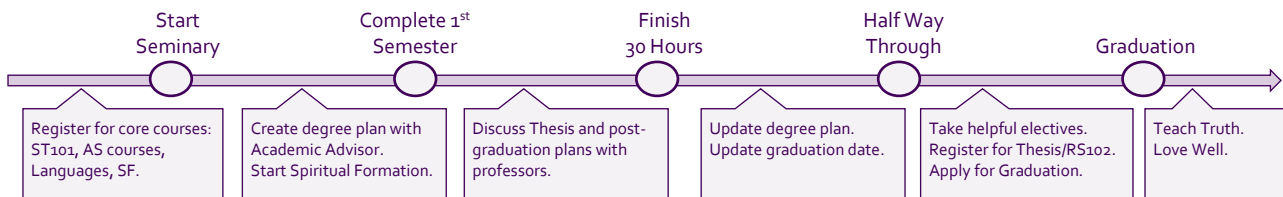

Registration: 1st week of October for Winter & Spring
1st week of March for Summer & Fall

Scholarships: September 1-30 for Spring
February 1-28 for Fall
(Nov. 1 and May 1 for prospective students)

DALLAS THEOLOGICAL SEMINARY

Degree Plan Worksheet

Degree Plan: Academic MA 3-year Plan

Catalog Year: 2019-20 Face-to-Face: _____ Total Hours: 60

Year	Fall		Ⓐ	☐	Spring		Ⓐ	☐	Summer		Ⓐ	☐
	Course	Description			Hours	Course			Description	Hours		
Year 1	AS101	Practice Theology, Hermeneutics, and Research	3		ST101	Theological Method	3		OT103	Hebrew Exegesis I	3	
	AS103	Old Testament Books	3		AS104	New Testament Books	3			OR		
		Major Course	3			Major Course	3		NT103	Intermediate Greek	3	
	SF100-1	Spiritual Formation			SF100-2	Spiritual Formation			OT104	Hebrew Exegesis II	3	
										OR		
									NT104	New Testament Exegesis	3	
		Total		9		Total		9		Total		6
Year 2	AS105	God, Creation, Humanity, Sin	3		AS102	Educational Ministries and Leadership and Missions	3		XX902	Thesis (3-hour for NT)	2	
		Major Course	3		AS106	Salvation, Ecclesiology	3		ST106	Eschatology	3	
		Major Course	3			Major Course	3					
	SF100-3	Spiritual Formation			SF100-4	Spiritual Formation						
		Total		9		Total		9		Total		5
Year 3		Major Course	3			Major Course	2					
		Major Course	2			Major Course	3					
		Major Course	3									
		Total		8		Total		5		Total		