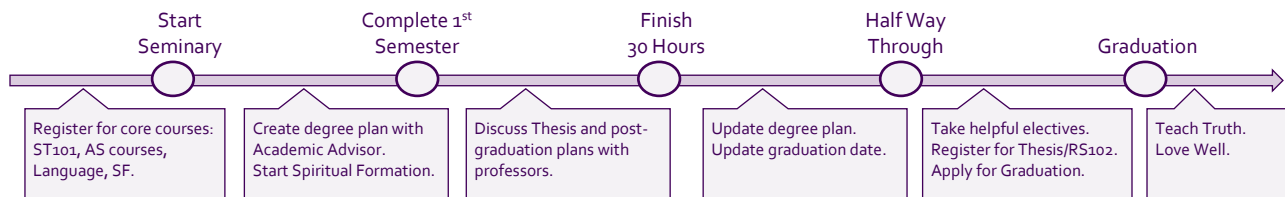

DALLAS THEOLOGICAL SEMINARY

Degree Plan Worksheet

Degree Plan: Academic MA 2-year Plan

Catalog Year: 2019-20 Face-to-Face: Total Hours: 60

	Fall		Ⓐ	☐	Spring		Ⓐ	☐	Summer		Ⓐ	☐
Year 1	AS101	Practice Theology, Hermeneutics, and Research	3		AS102	Educational Ministries and Leadership and Missions	3					
	AS103	Old Testament Books	3		AS104	New Testament Books	3					
	OT103	Hebrew Exegesis I	3		OT104	Hebrew Exegesis II	3					
		OR				OR						
	NT103	Intermediate Greek	3		NT104	New Testament Exegesis	3					
	ST101	Theological Method	3		SF100-2	Spiritual Formation						
	SF100-1	Spiritual Formation				Major Course	3					
		Major Course	3			Major Course	3					
	Total		15		Total		15		Total			
Year 2	AS105	God, Creation, Humanity, Sin	3		AS106	Salvation, Ecclesiology	3					
	XX902	Thesis (3-hour for NT)	2		ST106	Eschatology	3					
	SF100-3	Spiritual Formation			SF100-4	Spiritual Formation						
		Major Course	3			Major Course	3					
		Major Course	3			Major Course	3					
		Major Course	4			Major Course	3					
		Total		15		Total		15		Total		
Year 3												
		Total				Total				Total		

Registration: 1st week of October for Winter & Spring
1st week of March for Summer & Fall

Scholarships: September 1-30 for Spring
February 1-28 for Fall
(Nov. 1 and May 1 for prospective students)

DALLAS THEOLOGICAL SEMINARY