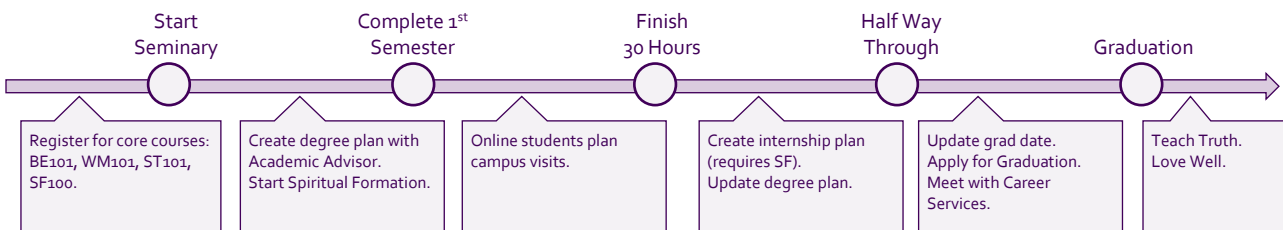

DALLAS THEOLOGICAL SEMINARY

Degree Plan Worksheet

Degree Plan: MACM 2-year Plan (Campus)

Catalog Year: 2019-20 Face-to-Face: 22 Total Hours: 64

	Fall			Spring			Summer			
			Ⓐ			Ⓐ			Ⓐ	
Year 1	BE101	Bible Study Methods	3	BE102	OT History I	3	ST104	Soteriology	3	
	ST101	Theological Method	3	BE105	The Gospels	2	PM105	Christian Life & Witness	3	
	WM101	Intro to World Missions	3	ST102	Trinitarianism	3				
	WM205	Cultural Dynamics in Ministry	3	WM210	Intercultural Comm.	3				
	SF100-1	Spiritual Formation			WM Elective	2				
					SF100-2	Spiritual Formation				
		Total		12	Total		13	Total		6
Year 2	BE103	OT History II & Poetry	2	BE106	Acts & Pauline Epistles	3	BE109	Selected OT and NT books	3	
	BE104	OT Prophets	3	ST106	Eschatology	3	BE107	Gen. Epistles & Revelation	3	
	ST103	Humanity & Sin	3	WM215	Missionary Development	3				
	ST105	Sanctification & Ecclesiology	3		WM Elective	3				
		WM Elective	2	INT140	Internship	2				
	SF100-3	Spiritual Formation		SF100-4	Spiritual Formation					
		Total		13	Total		14	Total		6
Year 3										
		Total			Total			Total		

Registration: 1st week of October for Winter & Spring
 1st week of March for Summer & Fall

Scholarships: September 1-30 for Spring
 February 1-28 for Fall
 (Nov. 1 and May 1 for prospective students)

DALLAS THEOLOGICAL SEMINARY