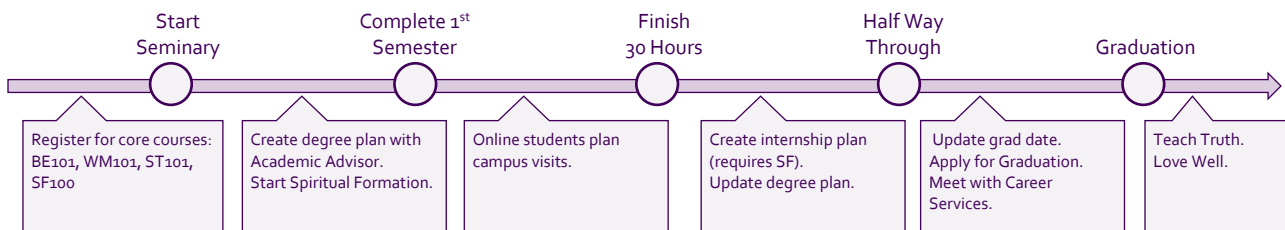

Registration: 1st week of October for Winter & Spring
 1st week of March for Summer & Fall

Scholarships: September 1-30 for Spring
 February 1-28 for Fall
 (Nov. 1 and May 1 for prospective students)

DALLAS THEOLOGICAL SEMINARY

Degree Plan Worksheet

Degree Plan: MACM 3-year Plan

Catalog Year: 2019-20 Face-to-Face: 22 Total Hours: 64

	Fall		👤	📖	Spring		👤	📖	Summer		👤	📖
Year 1	BE101	Bible Study Methods	3		BE102	OT History I	3		BE103	OT History II & Poetry		2
	WM101	Intro to World Missions	3		ST102	Trinitarianism	3		BE105	The Gospels		2
	ST101	Theological Method	3		WM210	Intercultural Comm.	3					
	SF100-1	Spiritual Formation			SF100-2	Spiritual Formation						
	Total		9		Total		9		Total			4
Year 2	ST103	Humanity & Sin	3		ST104	Soteriology	3		PM105	Christian Life & Witness		3
	BE104	OT Prophets	3		BE106	Acts & Pauline Epistles	3		BE109	Selected OT and NT books		3
	MW205	Cultural Dynamics of Min.	3			WM Elective	3					
	SF100-3	Spiritual Formation			SF100-4	Spiritual Formation						
	Total		9		Total		9		Total			6
Year 3	BE107	Gen. Epistles & Revelation	3		MW215	Missionary Development	3					
	ST105	Sanctification & Ecclesiology	3		ST106	Eschatology	3					
		WM Elective	2		INT140	Internship	2					
		WM Elective	2									
	Total		10		Total		8		Total			