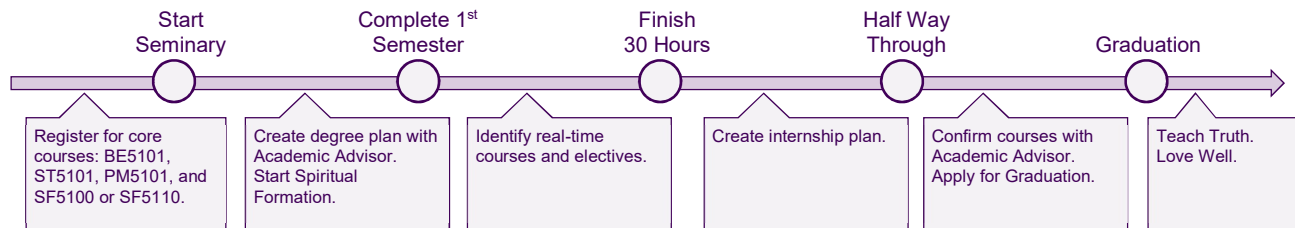

Registration:	Spring/Winter: Summer: Fall:	October 1 – Nov 1 March 1 – April 1 June 1 – July 1
Scholarships:	Spring 2021: 2021-2022:	Sep 1 – Oct 1 April 1 – May 1

DALLAS THEOLOGICAL SEMINARY

Degree Plan Worksheet

Degree Plan: MAAE 3-year Plan

Catalog Year: 2020-21 Real-Time Courses: 4 Total Hours: 69

	Fall		👤	📄	Spring		👤	📄	Summer		👤	📄
Year 1	SF5100-1	Spiritual Formation			SF5100-2	Spiritual Formation			BE5103	OT History II & Poetry		2
	BE5101	Bible Study Methods	3		BE5102	OT History I	3		ST5610	God and Evil	3	
	ST5101	Theological Method	3		ST5102	Trinitarianism	3					
	PM5101	Christian Life & Witness	3		ST5605	Apologetics	3					
		Total			9	Total			9	Total		
Year 2	SF5100-3	Spiritual Formation			SF5100-4	Spiritual Formation			BE5105	The Gospels		2
	ST5103	Humanity & Sin	3		ST5104	Soteriology	3		BE5109	Selected OT & NT Books	3	
	BE5104	OT Prophets	3		NT5440	NT Reliability and Resurrection	3					
	OT5740	OT Reliability and Historicity	3			Elective	3					
		Total			9	Total			9	Total		
Year 3	BE5106	Acts & Pauline Epistles	3		ST5640	Seminar in Apologetics and Evangelism	3		BE5107	Gen. Epistles & Revelation	3	
	ST5105	Sanctification & Ecclesiology	3		ST5106	Eschatology	3					
	ST5635	Seminar in Apologetics & Bibliology	3			Elective	3					
	INT5170	Internship	2			Internship (cont.)						
		Total			11	Total			9	Total		