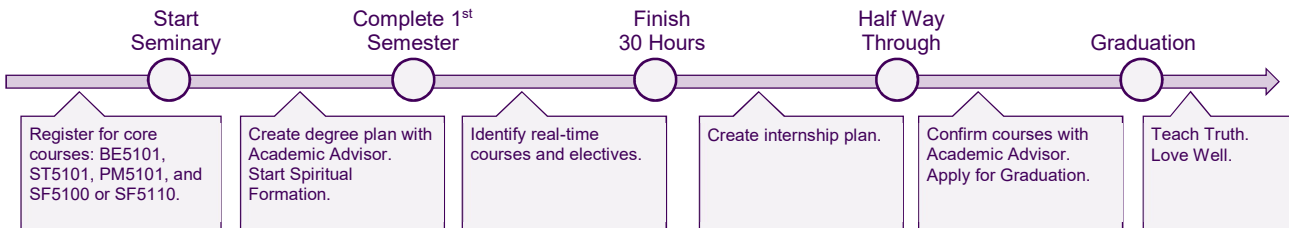

Registration:	Spring/Winter: Summer: Fall:	October 1 – Nov 1 March 1 – April 1 June 1 – July 1
Scholarships:	Spring 2021: 2021-2022:	Sep 1 – Oct 1 April 1 – May 1

DALLAS THEOLOGICAL SEMINARY

Degree Plan Worksheet

Degree Plan: MAAE 4-year Plan

Catalog Year: 2020-21 Real-Time Courses: 4 Total Hours: 69

Year	Fall		👤	📅	Spring		👤	📅	Summer		👤	📅
	Course	Description			Hours	Course			Description	Hours		
Year 1	SF5100-1	Spiritual Formation			SF5100-2	Spiritual Formation			BE5102	OT History I		3
	BE5101	Bible Study Methods	3		ST5102	Trinitarianism		3	ST5610	God and Evil	3	
	ST5101	Theological Method	3		PM5101	Christian Life & Witness	3					
		Total		6		Total		6		Total		6
Year 2	SF5100-3	Spiritual Formation			SF5100-4	Spiritual Formation			BE5109	Selected OT and NT books		3
	ST5103	Humanity & Sin		3	ST5605	Apologetics	3					
	BE5103	OT History II & Poetry	2		NT5440	NT Reliability and Resurrection	3					
	BE5104	OT Prophets	3		BC5105	The Gospels	2					
		Total		8		Total		8		Total		3
Year 3	OT5740	OT Reliability & Historicity	3		BE5106	Acts & Pauline Epistles		3	ST5104	Soteriology		3
	ST5635	Seminary in Apologetics and Bibliology	3			Elective		3				
		Total		6		Total		6		Total		3
Year 4	ST5105	Sanctification & Ecclesiology	3		ST5106	Eschatology		3				
	INT5170	Internship		2	ST5640	Seminar in Apologetics and Evangelism	3					
		Elective	3		BE5107	Gen. Epistles & Revelation		3				
						Internship (cont.)						
		Total		8		Total		9		Total		