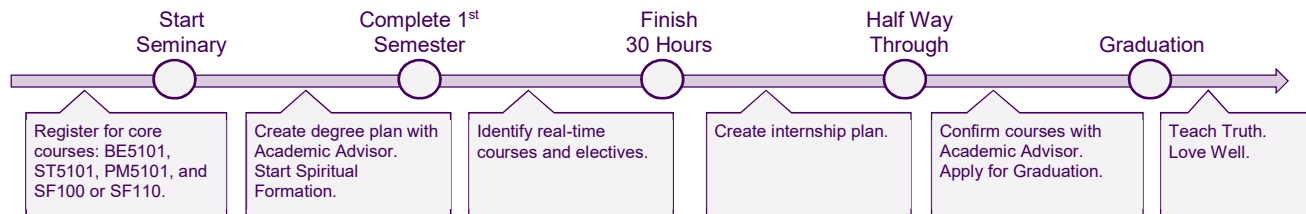

Evangelism and Formation	8
PM5101 Christian Life and Witness	3
ST5640 Seminar in Apologetics and Evangelism	3
INT5170 Ministry Formation Internship	2
SF5100 Spiritual Formation	0

DALLAS THEOLOGICAL SEMINARY

Degree Plan Worksheet

Degree Plan: MAAE 2-year Plan

Catalog Year: 2020-21 Real-Time Course: 4 Total Hours: 69

	Fall		👤	📄	Spring		👤	📄	Summer		👤	📄
Year 1	SF5100-1	Spiritual Formation			SF5100-2	Spiritual Formation			ST5610	God and Evil	3	
	BE5101	Bible Study Methods	3		ST5102	Trinitarianism	3		BE5109	Selected OT and NT books	3	
	BE5102	OT History I	3		ST5103	Humanity & Sin	3		ST5104	Soteriology	3	
	PM5101	Christian Life & Witness	3		ST5605	Apologetics	3					
	ST5101	Theological Method	3		BE5103	OT History II & Poetry	2					
						Elective	3					
		Total			12		Total		14		Total	
Year 2	SF5100-3	Spiritual Formation			SF5100-4	Spiritual Formation			ST5106	Eschatology	3	
	OT5740	OT Reliability and Historicity	3		NT5440	NT Reliability & Resurrection	3		BE5107	Gen. Epistles & Revelation	3	
	ST5635	Seminar in Apologetics and Bibliology	3		BE5106	Acts & Pauline Epistles	3			Internship (cont.)		
	ST5105	Sanctification & Ecclesiology	3		ST5635	Seminar in Apologetics & Evangelism	3					
	BE5104	OT Prophets	3			Elective	3					
	BE5105	The Gospels	2		INT5170	Internship	2					
		Total			14		Total		14		Total	
Year 3												
		Total				Total				Total		

Registration:	Spring/Winter: Summer: Fall:	October 1 – Nov 1 March 1 – April 1 June 1 – July 1
Scholarships:	Spring 2021: 2021-2022:	Sep 1 – Oct 1 April 1 – May 1

DALLAS THEOLOGICAL SEMINARY

Degree Plan Worksheet