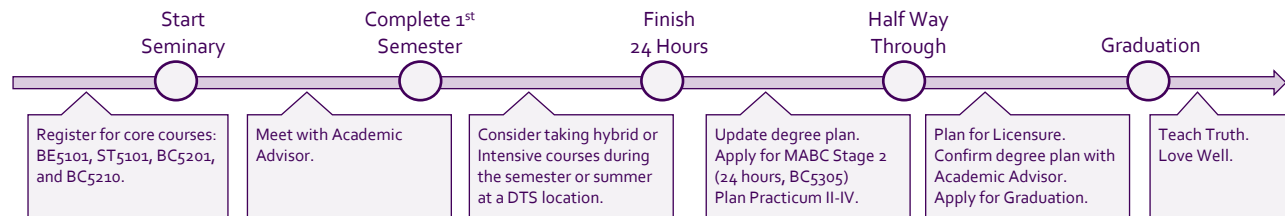

DALLAS THEOLOGICAL SEMINARY

Degree Plan Worksheet

Degree Plan: MABC 4-year Plan

Catalog Year: 2020-21 Real-Time Courses: 10 Total Hours: 90

Year	Fall		👤	📅	Spring		👤	📅	Summer		👤	📅	
	1	BE5101	Bible Study Methods	2		BC5240	Research Methods	3		ST5102	Trinitarianism	2	
	BC5201	Psych & Theo Foundations	3		BC5245	Appraisal Techniques	3		BE5102	OT History I	2		
	BC5210	Counseling Theory	3		BC5255	Addictions & Compulsive Behavior	3		PM5101	Christian Life & Witness	2		
	ST5101	Theological Method	2										
		Total		10		Total		9		Total		6	
2	BC5215	Normal Human Growth	3		BC5220	Counseling Methods	3		BE5104	OT Prophets	2		
	BC5235	Social & Cultural Found.	3		BC5225	Abnormal Human Behavior	3		BC5310	Counsel. Practicum II	3		
	BC5305	Counsel. Practicum I	3		BC5250	Professional Orientation	3						
	ST5103	Humanity and Sin	2		BE5103	OT History II & Poetry	2						
		Total		11		Total		11		Total		5	
3	BC5230	Lifestyle & Career Dev.	3		BC5315	Counsel. Practicum III	3		BE5105	The Gospels	2		
	BC5260	Pharmacology	3		BC5280	Group Counseling	3		ST5104	Soteriology	2		
	BC5270	Family Systems	3			Counseling Elective	3						
		Total		9		Total		9		Total		4	
4		Counseling Elective	3		BC5320	Counsel. Practicum IV	3						
	BE5106	Acts & Pauline Epistles	2		ST5106	Eschatology	2						
	BE5109	Selected OT & NT Books	2		BE5107	Hebrews & Gen. Epistles	2						
	ST5105	Sanctification & Eccl.	2										
		Total		9		Total		7		Total			

Registration:	Spring/Winter: Summer: Fall:	October 1 – Nov 1 March 1 – April 1 June 1 – July 1
Scholarships:	Spring 2021: 2021-2022:	Sep 1 – Oct 1 April 1 – May 1