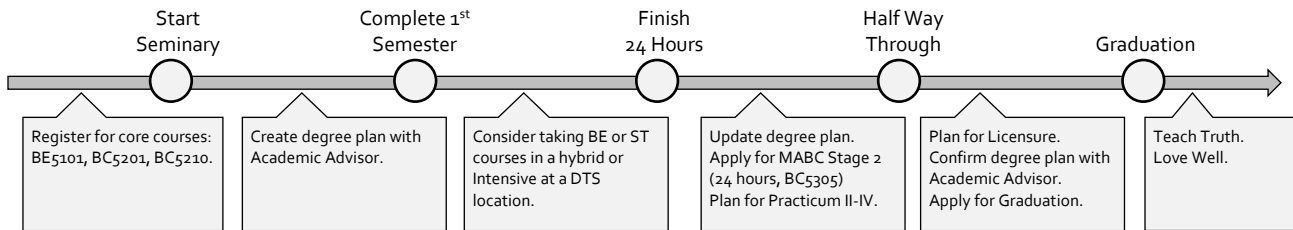

DALLAS THEOLOGICAL SEMINARY

Degree Plan Worksheet

Degree Plan: _____

Catalog Year: _____ Real-Time Courses: _____ Total Hours: _____

Year —	Fall		Spring		Summer	
Year —						
		Total		Total		Total
Year —						
		Total		Total		Total
Year —						
		Total		Total		Total
Year —						
		Total		Total		Total

Registration:	Spring/Winter:	October 1 – Nov 1
	Summer:	March 1 – April 1
	Fall:	June 1 – July 1
Scholarships:	Spring 2021:	September 1 – Oct 1
	2021-2022:	April 1 – May 1