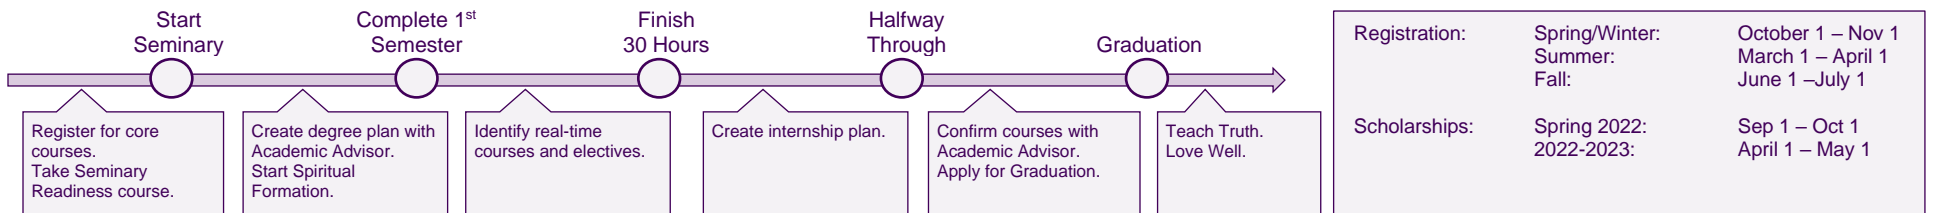

Year	Fall		👤	📖	Spring		👤	📖	Summer		👤	📖	
	Year 1	SF5100-1	Spiritual Formation			SF5100-2	Spiritual Formation			BE5102	OT History I		3
BE5101		Bible Study Methods	3		ST5605	Found. of Apologetics	3		ST5610	God and Evil	3		
ST5101		Theological Method	3		PM5101	Christian Life & Witness	3						
		Total		6		Total		6		Total		6	
Year 2	SF5100-3	Spiritual Formation			SF5100-4	Spiritual Formation			BE5109	Selected OT and NT books		3	
	ST5103	Humanity & Sin		3	ST5102	Trinitarianism							
	BE5103	OT History II & Poetry	2		NT5640	NT Reliability and Resurrection	3						
	BE5104	OT Prophets	3		BE5105	The Gospels	2						
		Total		8		Total		8		Total		3	
Year 3	OT5640	OT Reliability & Historicity	3		BE5106	Acts & Pauline Epistles		3	ST5104	Soteriology		3	
	ST5606	Approaches to Apologetics and Evangelism	3			Elective		3					
		Total		6		Total		6		Total		3	
Year 4	ST5105	Sanctification & Ecclesiology	3		ST5106	Eschatology		3					
	INT5170	Internship		2	ST5650	Capstone Seminar in Christian Apologetics	3						
		Elective	3		BE5107	Gen. Epistles & Revelation		3					
		Total		8		Total		9		Total