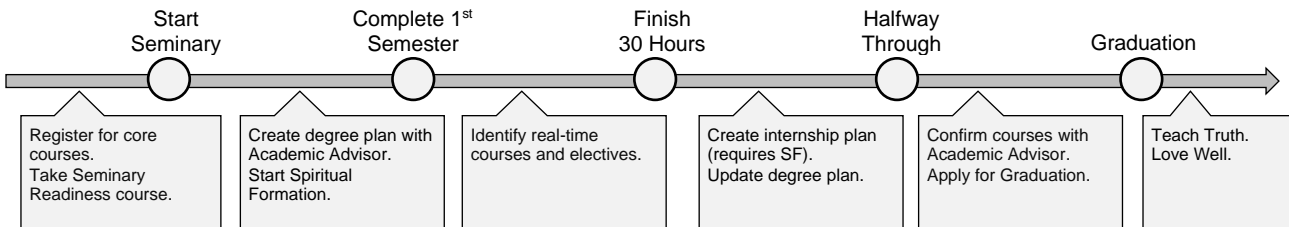

DALLAS THEOLOGICAL SEMINARY

Degree Plan: _____
Catalog Year: _____ Real-Time Courses: _____ Total Hours: _____

Year —	Fall		Spring		Summer	
	Person	Computer	Person	Computer	Person	Computer
Year —						
	Total		Total		Total	
Year —						
	Total		Total		Total	
Year —						
	Total		Total		Total	
Year —						
	Total		Total		Total	

Registration:	Spring/Winter: Summer: Fall:	October 1 – Nov 1 March 1 – April 1 June 1 – July 1
Scholarships:	Spring 2022: 2022-2023:	Sep 1 – Oct 1 April 1 – May 1