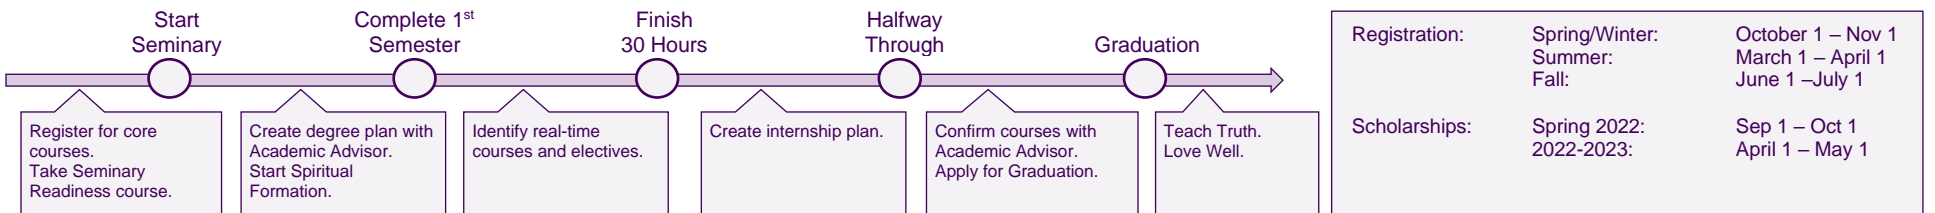

Registration:	Spring/Winter: Summer: Fall:	October 1 – Nov 1 March 1 – April 1 June 1 – July 1
Scholarships:	Spring 2022: 2022-2023:	Sep 1 – Oct 1 April 1 – May 1

	Fall		👤	📖	Spring		👤	📖	Summer		👤	📖
Year 1	SF5100-1	Spiritual Formation			SF5100-2	Spiritual Formation			BE5103	OT History II & Poetry		2
	BE5101	Bible Study Methods	3		BE5102	OT History I	3		BE5104	OT Prophets	3	
	ST5101	Theological Method	3		ST5102	Trinitarianism	3					
	PM5101	Christian Life & Witness	3		ST5605	Found. of Apologetics	3					
	Total			9	Total			9	Total			5
Year 2	SF5100-3	Spiritual Formation			SF5100-4	Spiritual Formation			BE5105	The Gospels		2
	ST5103	Humanity & Sin	3		ST5104	Soteriology	3		BE5109	Selected OT & NT Books		3
	ST5610	God and Evil	3		NT5645	NT Reliability and Resurrection	3					
	OT5640	OT Reliability and Historicity	3			Elective	3					
	Total			9	Total			9	Total			5
Year 3	BE5106	Acts & Pauline Epistles	3		ST5650	Capstone Seminar in Christian Apologetics	3		BE5107	Gen. Epistles & Revelation	3	
	ST5105	Sanctification & Ecclesiology	3		ST5106	Eschatology	3					
	ST5606	Approaches to Apologetics and Evangelism	3			Elective	3					
	INT5170	Internship	2			Internship (cont.)						
	Total			11	Total			9	Total			3