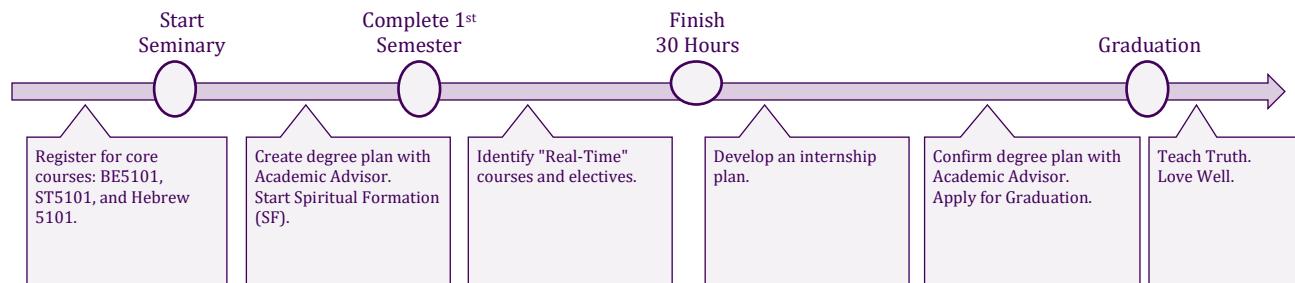

Year	Fall		👤	📖	Spring		👤	📖	Summer		👤	📖	
	Year 1	OT5101	Elements of Hebrew I	3		OT5102	Elements of Hebrew II	3		BE5104	OT Prophets	3	
BE5101		Bible Study Methods	3		ST5102	Trinitarianism	3			Jewish Min. Elective	3		
ST5101		Theological Method	3		BE5103	OT History II & Poetry	2						
BE5102		OT History I	3			Jewish Min. Elective	3						
					SF5110-1	Spiritual Formation							
		Total		12		Total		11		Total		6	
Year 2	OT5103	Hebrew Exegesis I	3		OT5104	Hebrew Exegesis II	3		BE5109	Selected OT and NT books	2		
	ST5103	Humanity & Sin	3		PM5101	Christian Life & Witness	3		ST5104	Soteriology	3		
		Communication Elective (EML5105 or MIM5210)	3			Jewish Min. Elective	3						
		Jewish Min. Elective	3			Jewish Min. Elective	3						
	BE5105	The Gospels	2										
	SF5110-2	Spiritual Formation											
		Total		14		Total		12		Total		5	
Year 3	ST5105	Sanctification & Eccl.	3		ST5106	Eschatology	3						
		Approved Elective	3		BE5107	Gen. Epistles & Rev.	3						
	BE5106	Acts & Pauline Epistles	3			Approved Elective	3						
	INT5190	Internship	2			Internship ends							
		Total		11		Total		9		Total			
Year													
		Total				Total				Total			

Registration:	Spring/Winter: Summer: Fall:	October 1 – Nov 1 March 1 – April 1 June 1 – July 1
Scholarships:	Spring 2022 2022-2023:	Sep 1 – Oct 1, 2021 April 1 – May 1