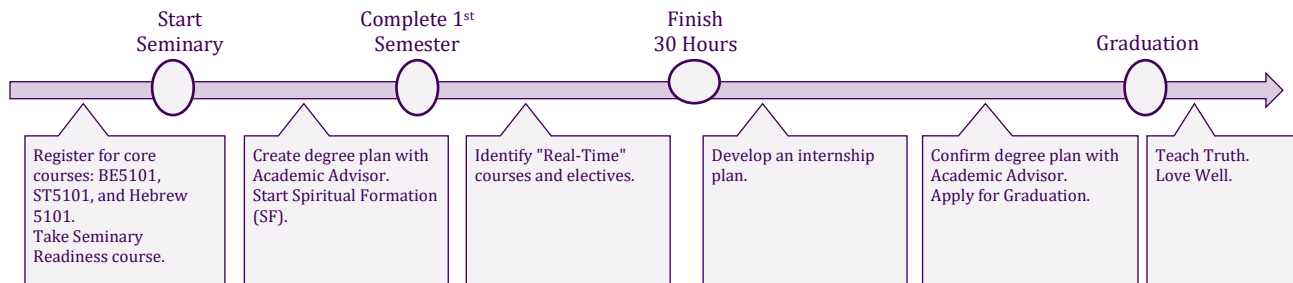

<b>Spiritual Formation and Communication</b>		8
	Spiritual Formation (SF5100 or SF5110)	
<b>PM5101</b>	Christian Life and Witness	3
	Communication Course (Choose One): EML5105 Teaching Process and Media Presentations OR MIM5210 Intercultural Communication	3
<b>INT5190</b>	Ministry Formation Internship	2

\*OT books will be covered in OT5103 and OT5104.

\*\*Students must demonstrate proficiency in Elements of Hebrew (OT5101 and OT5102) or complete those courses in addition to the 74-hours in the degree.

Messianic Jewish Theological Academy (MJTA) is located in Germany. Israel College of the Bible (ICB) is located in Israel.

Year	Fall		👤	📖	Spring		👤	📖	Summer		👤	📖	
	Year 1	OT5103	Hebrew Exegesis I	3		OT5104	Hebrew Exegesis II	3		BE5104	OT Prophets	3	
BE5101		Bible Study Methods	3		ST5102	Trinitarianism	3			Jewish Min. Elective	3		
ST5101		Theological Method	3		BE5103	OT History II & Poetry	2						
BE5102		OT History I	3			Jewish Min. Elective	3						
					SF5110-1	Spiritual Formation							
		<b>Total</b>		<b>12</b>		<b>Total</b>		<b>11</b>		<b>Total</b>		<b>6</b>	
Year 2	ST5103	Humanity & Sin	3		ST5104	Soteriology	3		BE5109	Selected OT and NT books	2		
		Communication Elective (EML5105 or MIM5210)	3		PM5101	Christian Life & Witness	3						
		Jewish Min. Elective	3			Jewish Min. Elective	3						
	BE5105	The Gospels	2			Jewish Min. Elective	3						
	SF5110-2	Spiritual Formation											
		<b>Total</b>		<b>11</b>		<b>Total</b>		<b>12</b>		<b>Total</b>		<b>2</b>	
Year 3	ST5105	Sanctification & Eccl.	3		ST5106	Eschatology	3						
		Approved Elective	3		BE5107	Gen. Epistles & Rev.	3						
	BE5106	Acts & Pauline Epistles	3			Approved Elective	3						
	INT5190	Internship	2			Internship ends							
		<b>Total</b>		<b>11</b>		<b>Total</b>		<b>9</b>		<b>Total</b>			
Year													
		<b>Total</b>				<b>Total</b>			<b>Total</b>				