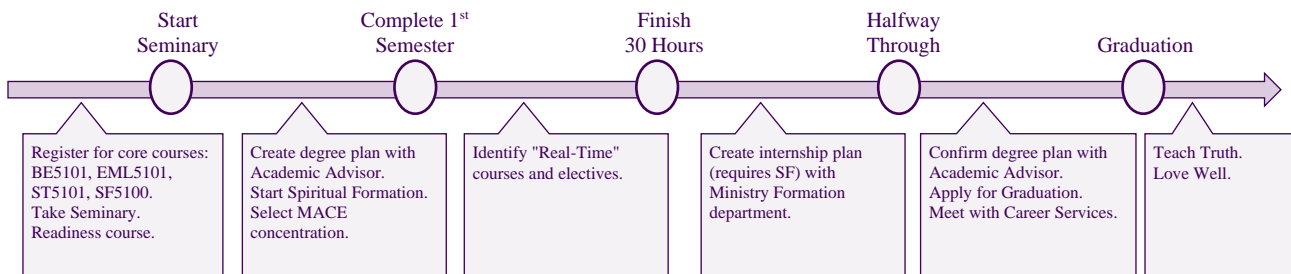

Fall		Ⓐ	Ⓖ	Spring		Ⓐ	Ⓖ	Summer		Ⓐ	Ⓖ
Year 1	BE5101	Bible Study Methods	3		BE5102	OT History I	3		BE5103	OT History II & Poetry		2
	EML5101	Designing and Leading Effective Ministries	3		ST5101	Theological Method	3		BE5105	The Gospels		2
	SF5100-1	Spiritual Formation				Concentration Elective	3		ST5102	Trinitarianism		3
					SF5100-2	Spiritual Formation						
		Total		6		Total		9		Total		7
Year 2	PM5101	Christian Life & Witness	3		ST5104	Soteriology	3		ST5103	Humanity & Sin		3
	EML5105	Teaching Process & Presentations	3		BE5109	Selected OT & NT books	3		BE5104	OT Prophets	3	
		Concentration Elective	3			Concentration Elective	3					
	SF5100-3	Spiritual Formation			SF5100-4	Spiritual Formation						
		Total		9		Total		9		Total		6
Year 3	BE5106	Acts & Pauline Epistles	3		BE5107	Gen. Epistles & Revelation	3					
	ST5105	Sanctification & Ecclesiology	3		EML5110	History and Phil. of C.E.	3					
		Concentration Elective	3		ST5106	Eschatology	3					
	INT5160	Internship	2			Internship (cont.)						
		Total		11		Total		9		Total		

Registration:	Spring/Winter:	October 1 – Nov 1
	Summer:	March 1 – April 1
	Fall:	June 1 – July 1
Scholarships:	Spring 2022:	Sep 1 – Oct 1
	2022-2023:	April 1 – May 1