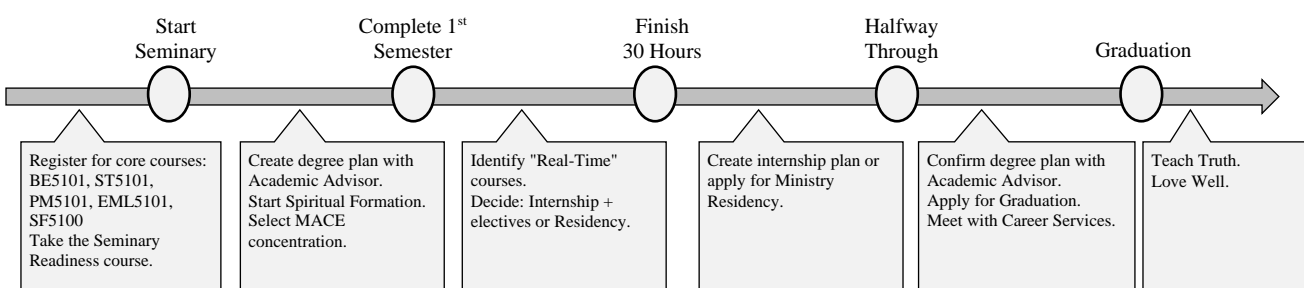

Year —	Fall		Spring		Summer	
		☎	☎		☎	☎
	Total		Total		Total	
Year —						
	Total		Total		Total	
Year —						
	Total		Total		Total	
Year —						
	Total		Total		Total	

Registration:	Spring/Winter: Summer: Fall:	October 1 – Nov 1 March 1 – April 1 June 1 – July 1
Scholarships:	Spring 2022 2022-2023:	September 1 – October 1 April 1 – May 1