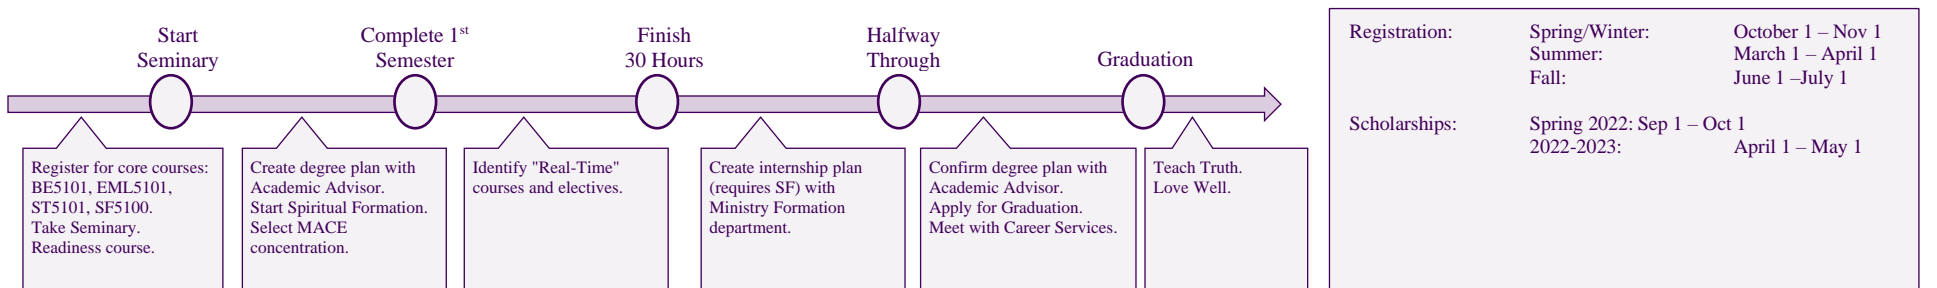

Fall		👤	📖	Spring		👤	📖	Summer		👤	📖	
	Year 1	BE5101	Bible Study Methods	3		ST5101	Theological Method	3		ST5102	Trinitarianism		3
EML5101		Design and Lead Effective Ministries		3	BE5102	OT History I		3	BE5103	OT History II & Poetry	2		
		Total		6		Total		6		Total		5	
Year 2	ST5103	Humanity & Sin		3	ST5104	Soteriology		3	BE5105	The Gospels	2		
	BE5104	OT Prophets	3		PM5101	Christian Life & Witness	3		EML5105	Teaching Process & Media Presentations	3		
	SF5110-1	Spiritual Formation			SF5110-2	Spiritual Formation (cont.)							
		Total		6		Total		6		Total		5	
Year 3	ST5105	Sanctification & Ecclesiology	3		ST5106	Eschatology		3	BE5109	Selected OT and NT books		3	
	BE5106	Acts & Pauline Epistles		3	EML5110	History & Philosophy of C.E.	3		BE5107	Gen. Epistles & Revelation		3	
		Total		6		Total		6		Total		6	
Year 4	EML5801	Ministry Residency I	6		EML5802	Ministry Residency II	6			Ministry Residency (ends in summer)			
	INT5160	Internship	2		INT5160	Internship Continued	0						
		Total		8		Total		6		Total