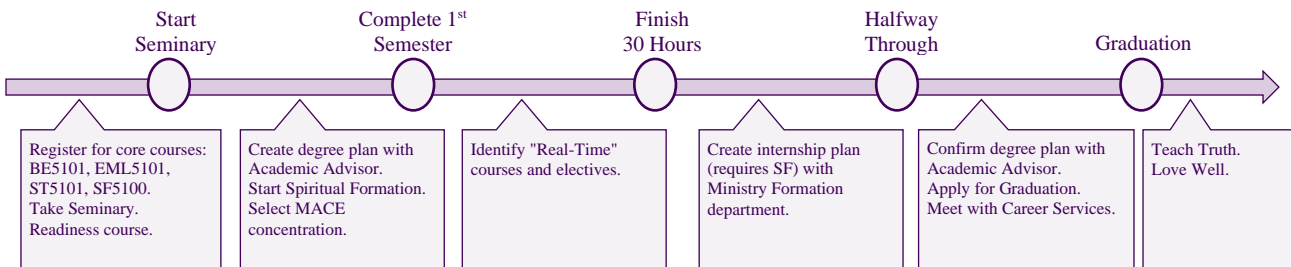

Internship Options

Option 1: Internship and Electives	14
INT5160 Ministry Formation Internship	2
Concentration Electives	12

or

Option 2: Ministry Residency	14
EML5801 Ministry Residency I (6 hours)	6
EML5802 Ministry Residency II (6 hours)	6
INT5160 Ministry Formation Internship	2

	Fall		Ⓐ	Ⓑ	Spring		Ⓐ	Ⓑ	Summer		Ⓐ	Ⓑ
Year 1	BE5101	Bible Study Methods	3		BE5102	OT History I	3		EML5105	Teaching & Presentations	3	
	ST5101	Theological Method	3		BE5103	OT History II & Poetry	2		BE5109	Selected OT and NT books	3	
	PM5101	Christian Life & Witness	3		ST5102	Trinitarianism	3		ST5104	Soteriology	3	
	EML5101	Design and Lead Effective Ministries	3			Concentration Elective	3					
	SF5100-1	Spiritual Formation				Concentration Elective	3					
					SF5100-2	Spiritual Formation						
	Total			12	Total			14	Total			9
Year 2	BE5105	The Gospels	2		BE5107	Gen. Epistles & Revelation	3		BE5106	Acts & Pauline Epistles	3	
	ST5103	Humanity & Sin	3		BE5104	OT Prophets	3		ST5106	Eschatology	3	
	ST5105	Sanctification & Ecclesiology	3		EML5110	History & Phil. of C.E.	3					
		Concentration Elective	3			Concentration Elective	3					
	INT5160	Internship	2		SF5100-4	Spiritual Formation						
	SF5100-3	Spiritual Formation				Internship (cont.)						
	Total			13	Total			12	Total			6
Year 3												
		Total				Total			Total			